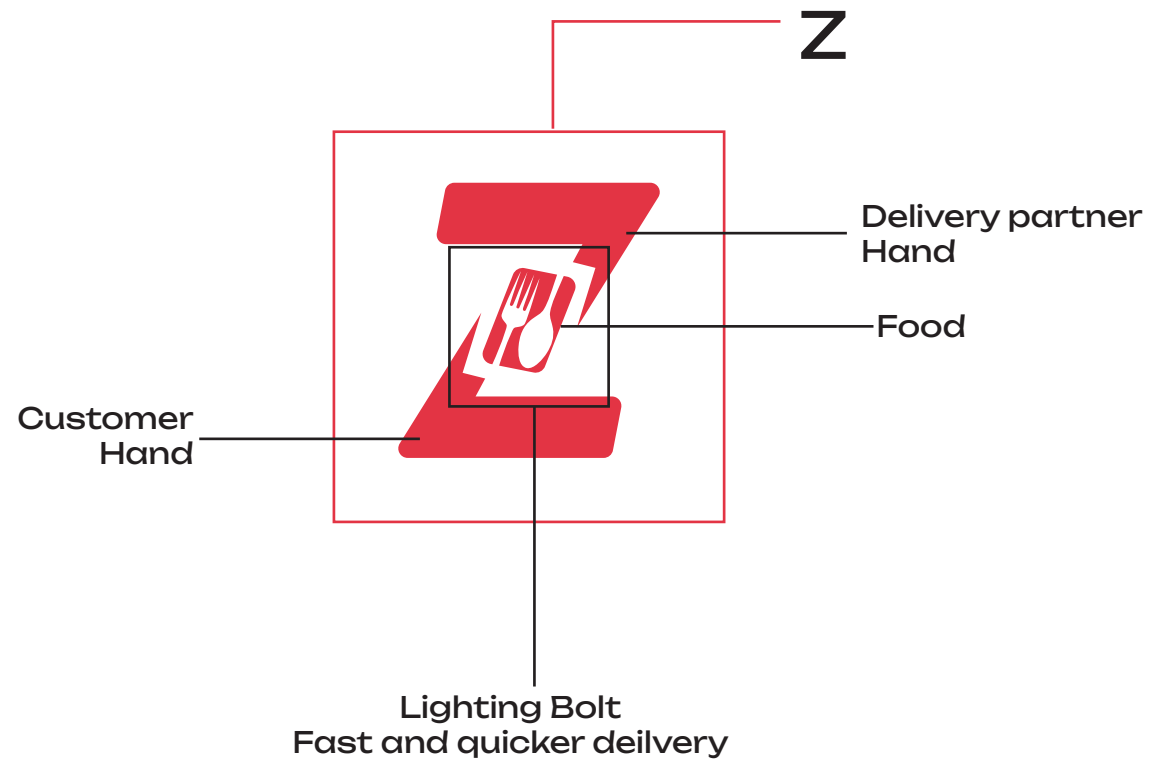

zomato

Inspiration and Breakdown

A low-angle photograph of a modern building with a glass and dark metal facade. The Zomato logo, consisting of a red stylized 'Z' icon and the word 'zomato' in red lowercase letters, is mounted on the building's exterior. The sky is a clear, light blue, and the sun is visible in the upper right corner, creating a lens flare effect. The building's architecture features horizontal slats and large glass windows that reflect the sky.

zomato

Flat Rs 100 off

On Food Orders

DOWNLOAD THE APP NOW

 **zomato**

DOUBLE CLICK JUST DOUBLE CLICK

11:52

Zomato